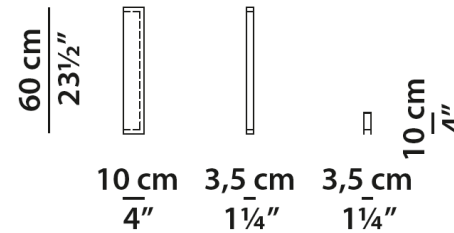

Blade

Led lamp with satin-finish brass frame.

Brand: **Baxter, Made in Italy**

Item type: Wall Lamp

Item Code: BLADLACGMAP60

Designer: Baxter P.

Finish: Brass

Dimension: 3.5 x 10 x 60 cm